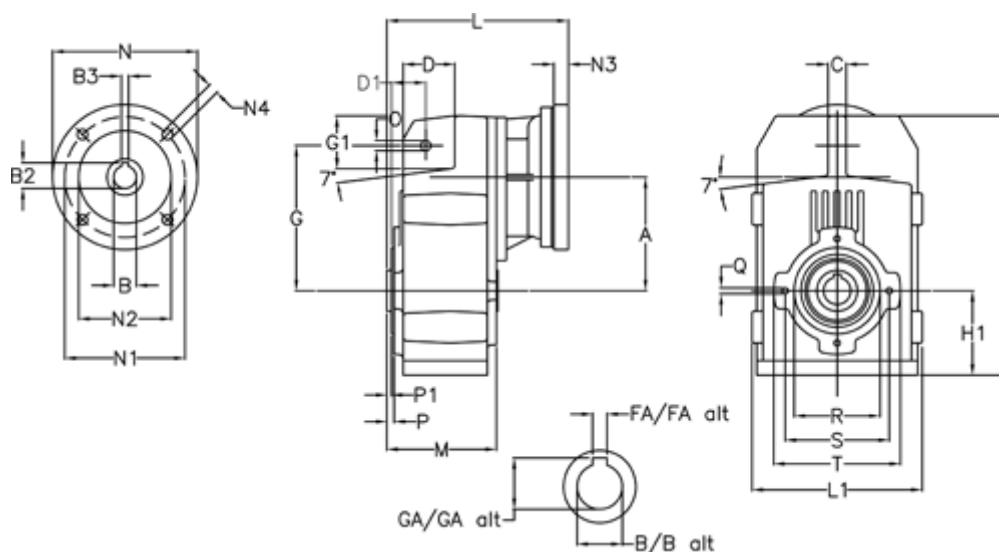

Article number: 29560401894250

Description: Shaft mounted gear
A412H40-18,9-P132B5

Measures

A = 175.75	FA = 12	M = 144.0	Q = M12x19
B = 40	G = 218	N = 300	R = 130
B1 = 38	G1 = 97.5	N1 = 265	S = 165
B2 = 41.3	GA = 43.0	N2 = 230	T = 200
B3 = 10	H = 389.0	N4 = 14	
C = 16	H1 = 116.0	O = 14	
D = 79.0	L = 312.0	P = 7.5	
D1 = 56.5	L1 = 242	P1 = 3.5	